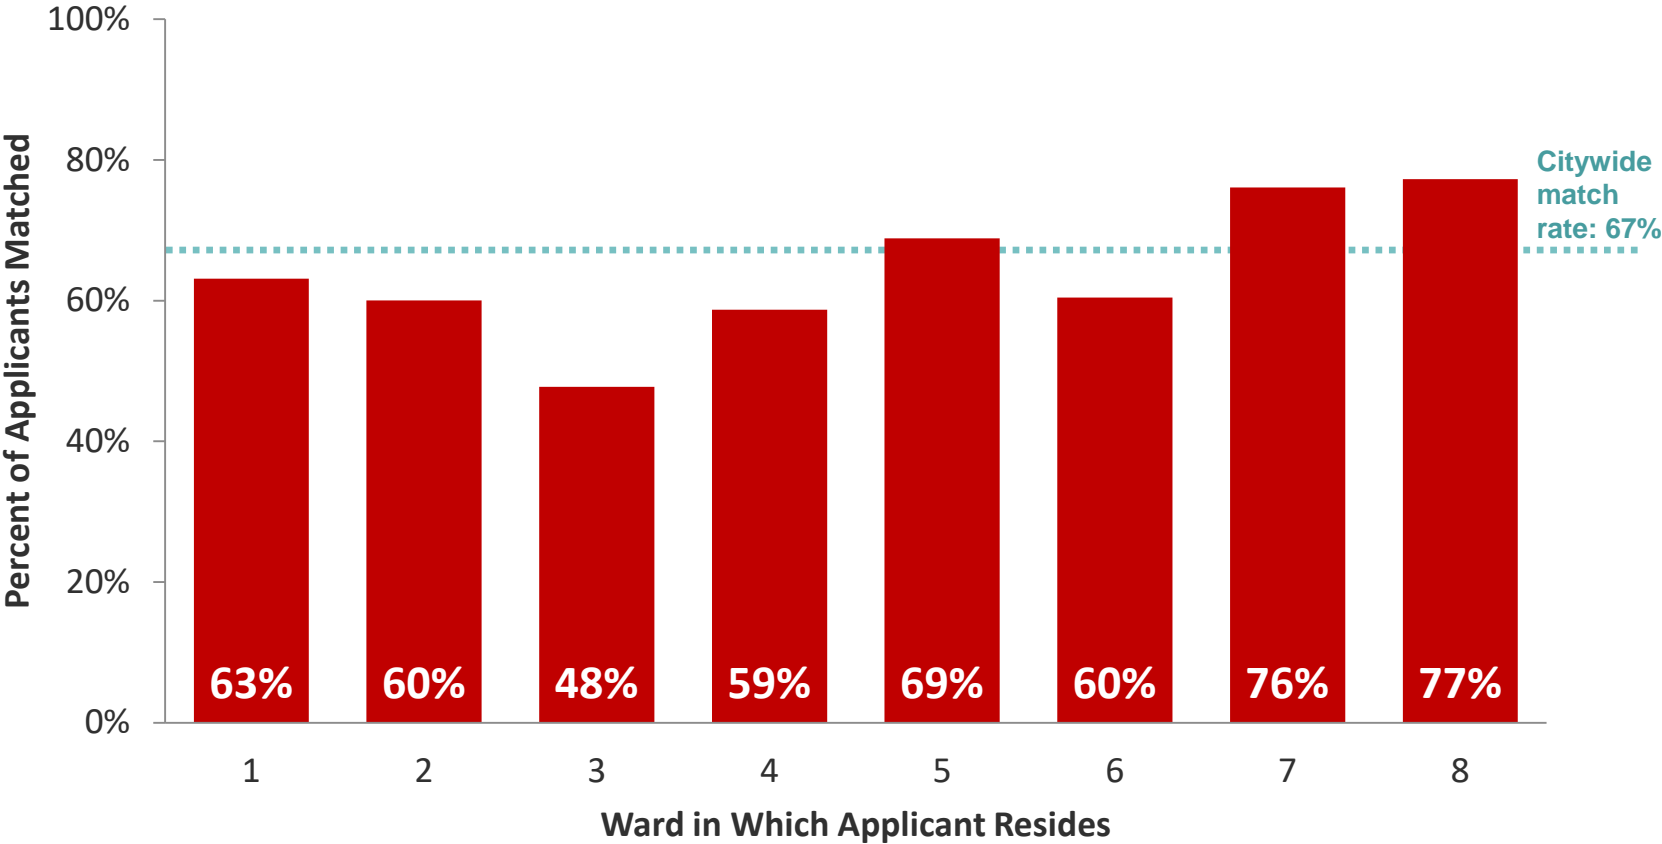

# 2020, Lottery – Match Rate by Ward of Residence

In 2020, applicants residing in Wards 7 and 8 saw the highest match rates in the lottery.