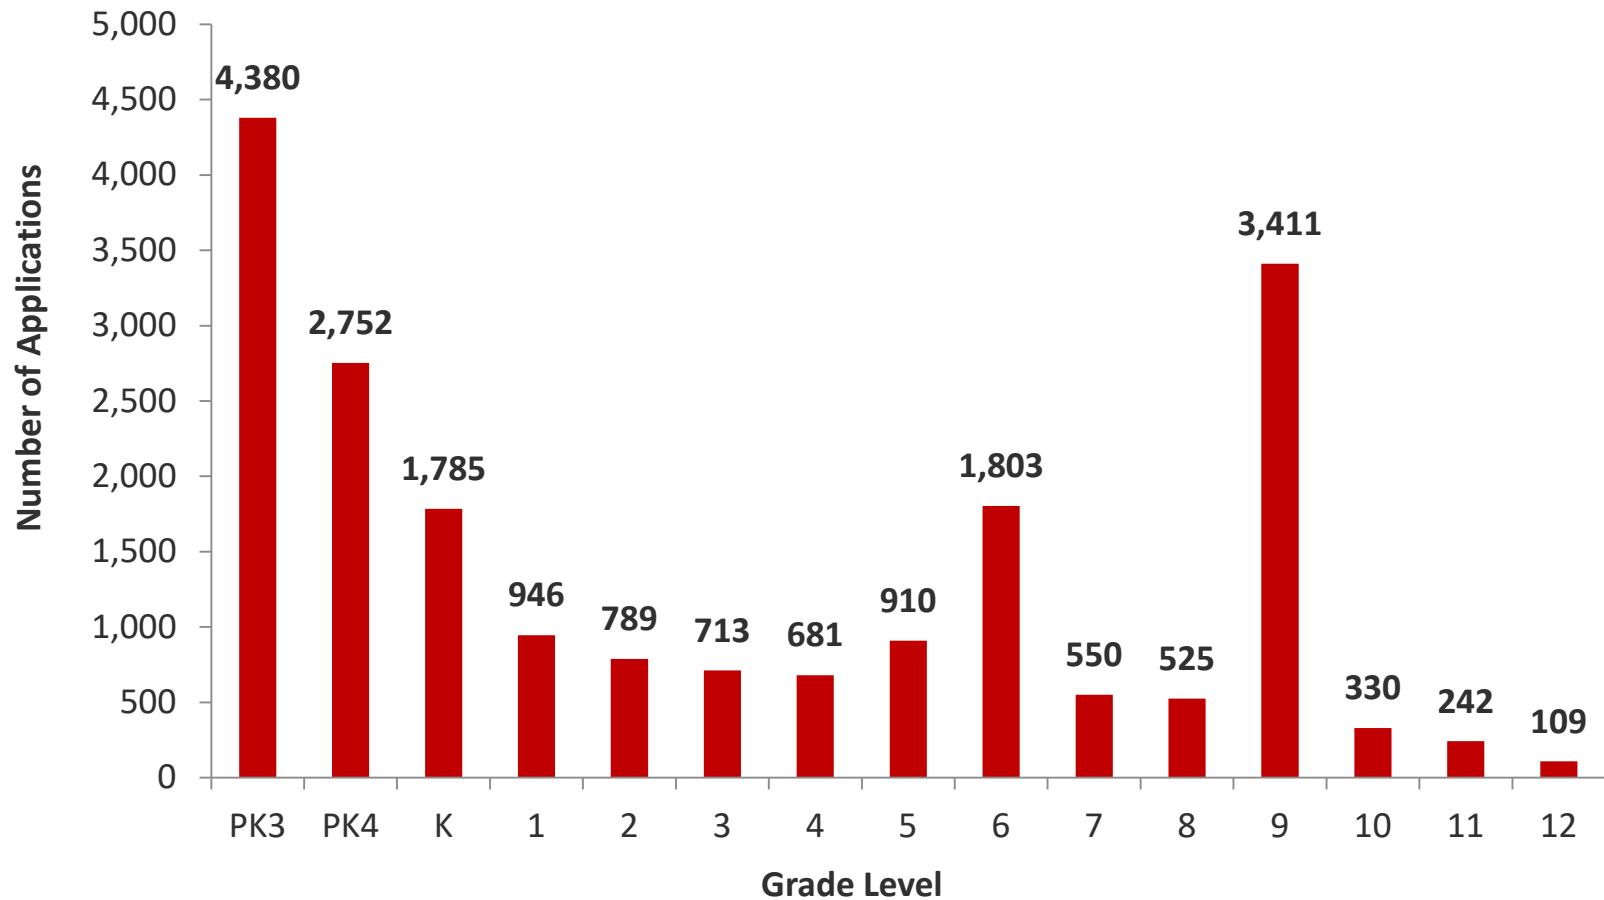

2021, Lottery - Number of Applications by Grade

In 2021, My School DC saw the greatest number of application numbers at PK3, PK4, 6th, and 9th grades. These align with entry level grades at most public schools through the District.