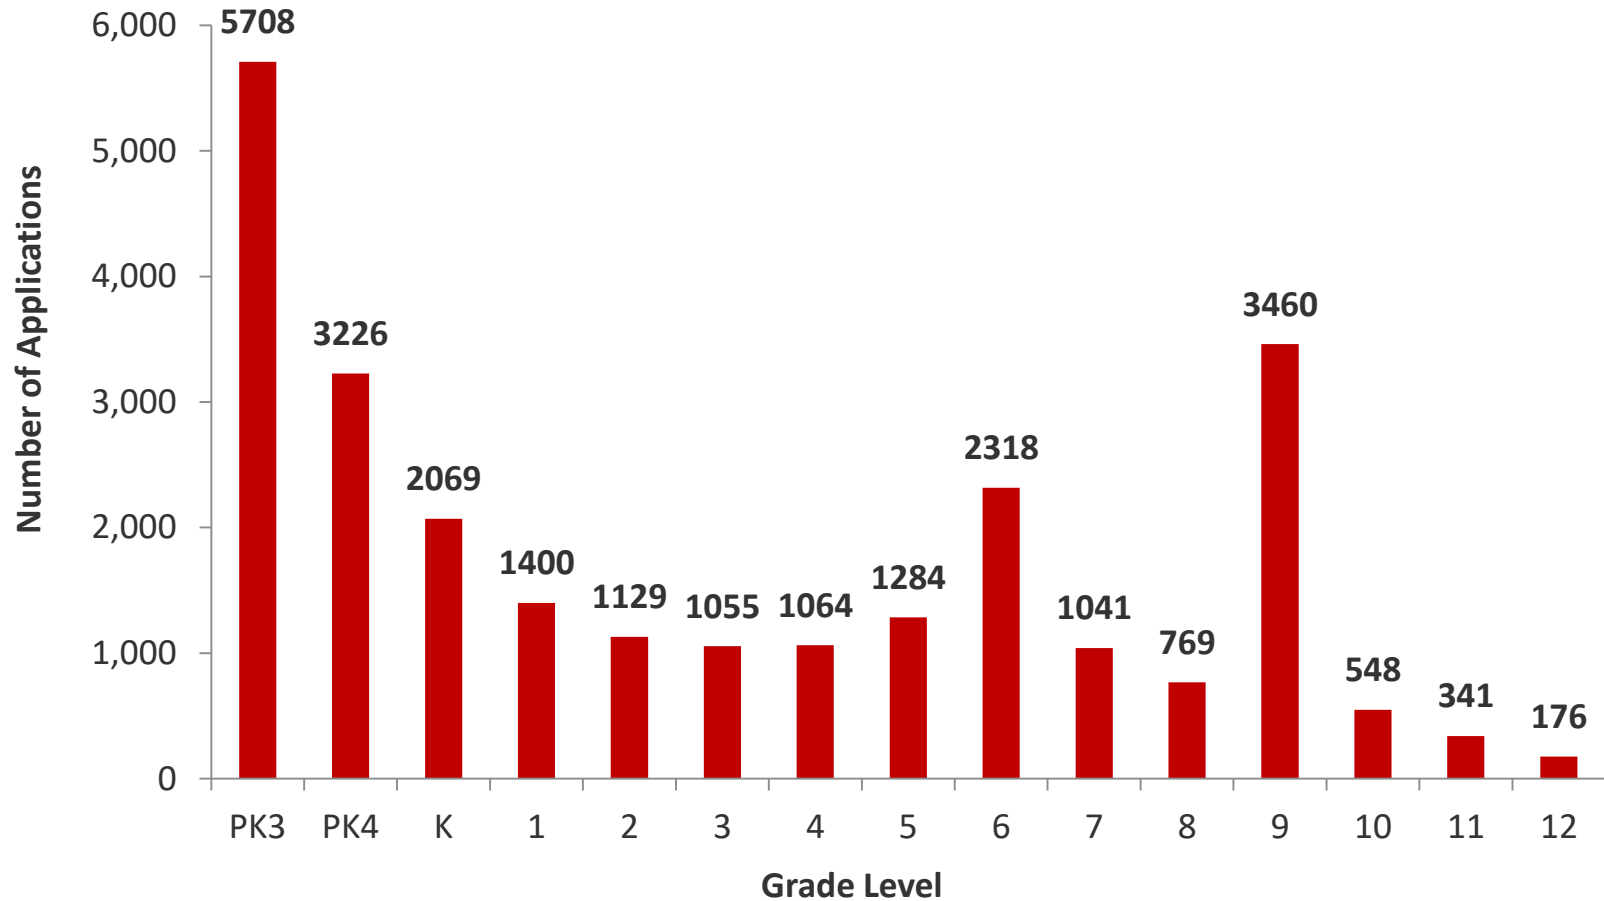

2019, Lottery - Number of Applications by Grade

In 2019, My School DC saw peaks in application numbers at PK3, PK4, 6th, and 9th grades. These numbers align with entry level grades at the majority of public schools through the District.