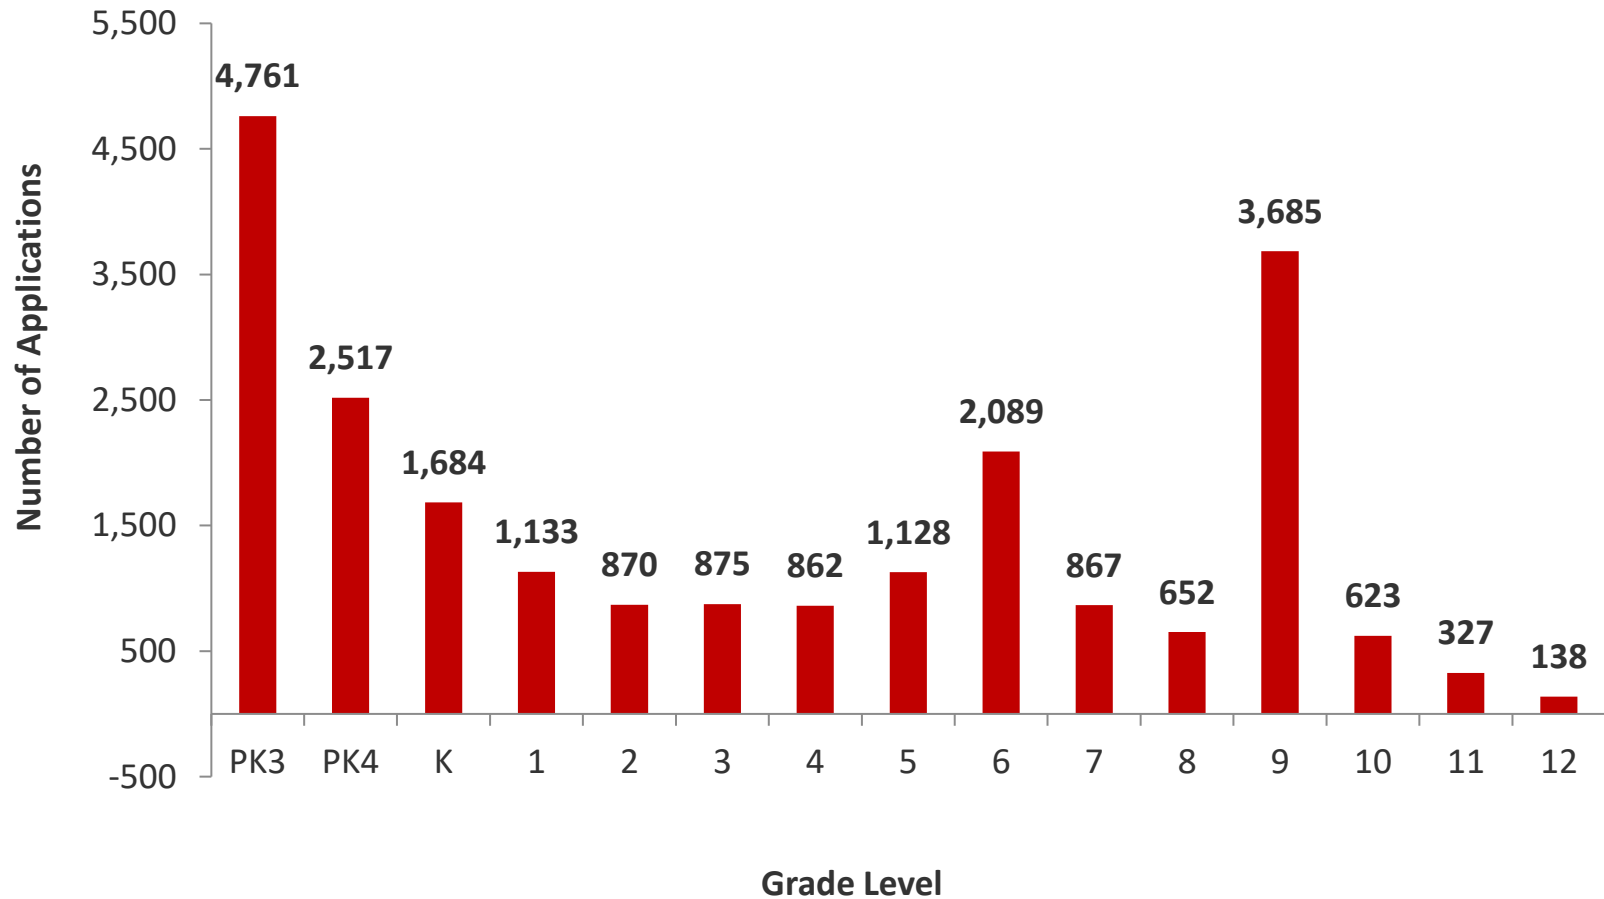

2022, Lottery - Number of Applicants by Grade

Like prior years, My School DC saw the greatest number of applicants at PK3, PK4, 6th, and 9th grades. These align with entry level grades at most public schools throughout the District.